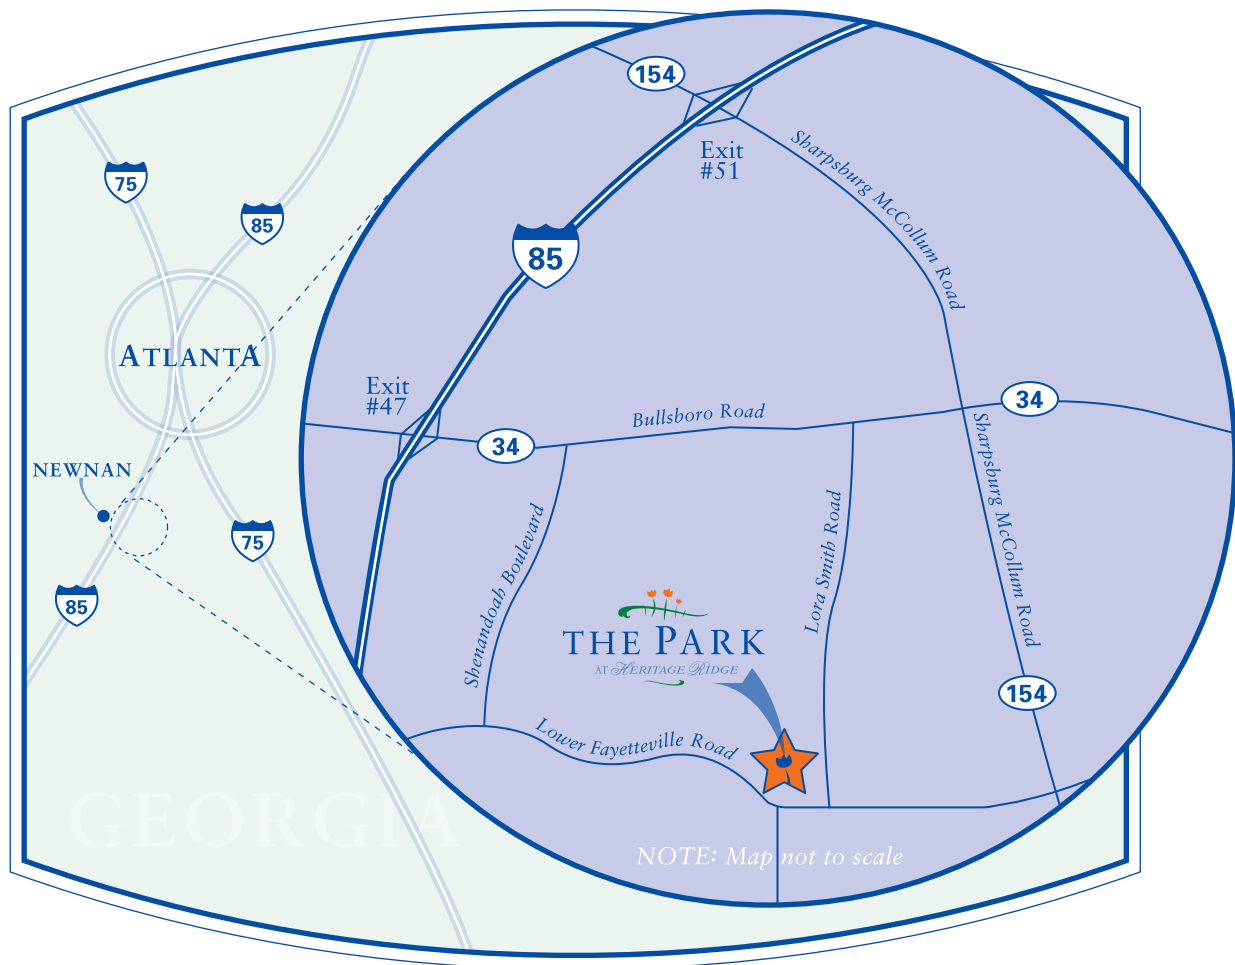

## LOCATION MAP & DIRECTIONS

### *Directions:*

- Travel South from Atlanta on I-85 to Exit #47 (Newnan) •
- Go Left (East) on Hwy. 34 one mile •
- Turn right onto Shenandoah Blvd. and go approx. one and a half miles •
- Turn left onto Lower Fayetteville Rd. and go approx. one mile, Heritage Ridge will be on the left •